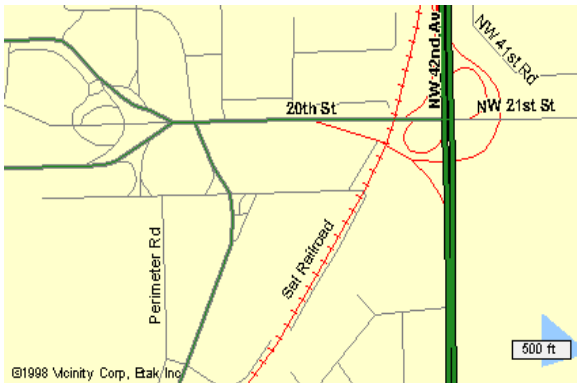

## Driving Directions to W. Lehman Elementary from Miami International Airport

Follow the Airport Exit signs  
Heading East on NW 21 street.

Stay to the right.  
Take the exit to Le June Road.

Going South on Le June Road (NW 42<sup>nd</sup> Street), take the  
right turn onto NW 14<sup>th</sup> Street.

Continue West onto the SR-836 onramp.

Merge onto the Expressway, and continue over to the  
inner-most(left) lane.

The SR-836 South exit ramp exit from the inner-most lane.

Take SR-836 South  
Continue to SW 40<sup>th</sup> Street(Bird Road).

At this point, the expressway will split.  
Keep to the two inner-most(left) lanes.  
Veer left onto the SR-874 Toll Road to Homestead.  
Continue South to the Killian Parkway exit.

(This will be the second exit ramp at this exchange.)

Stay to the left on the exit ramp.

Make a Left turn onto SW 104<sup>th</sup> Street.

Continue West to SW 113<sup>th</sup> Place.

Make a Left turn and head South on SW 113 Place.

Follow the road to the second four-way-stop and turn right.